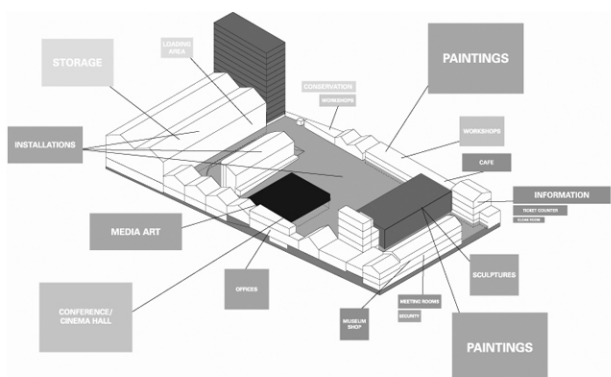

**Cittá delle Culture - via Bergognone 34**  
1999-2011

*David Chipperfield*

Planta segunda / Second floor plan

Alzado Noroeste / Northwest elevation

Alzado Sureste / Southeast elevation

Alzado Noroeste / Northwest elevation